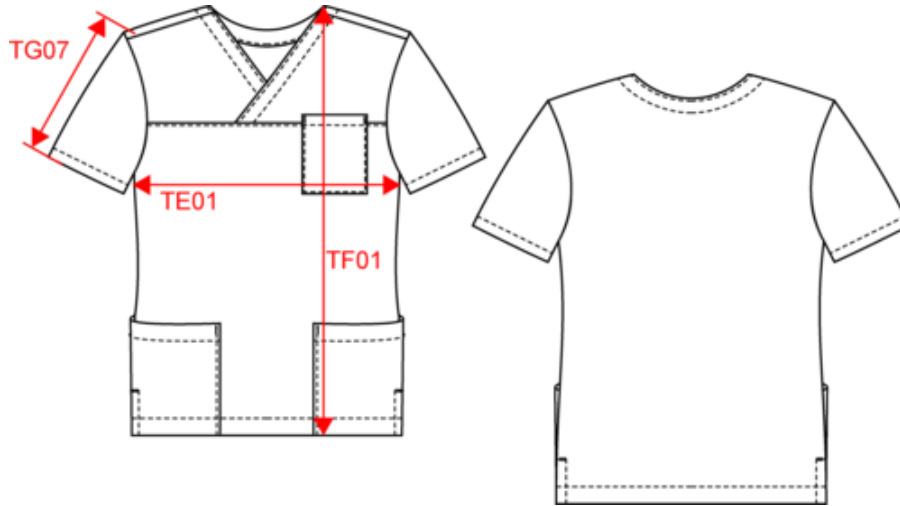

65% polyester/35% cotton. Twill fabric. ISO standard 15797 Industrial wash 75°C (20 washes). Regular fit. Crossed V-neck. Patch chest pocket on the left-hand side. 2 large patch pockets on the front. 2 slits at the side. Name tag inside the garment. Tear-away brand label.

 XS - S - M - L - XL - XXL - 3XL - 4XL - 5XL
  160 - 180 g/m²

More information

Logistic

Country of origin

Customs code

Washing instructions

WK507

Unisex short-sleeved polycotton tunic

Dimensions (cm)

Measurements in cm	3XL	4XL	5XL	XS	S	M	L	XL	XXL
TE01 - 1/2 chest width at 1.5cm below armhole	69.00	72.00	75.00	51.00	54.00	57.00	60.00	63.00	66.00
TF01 - Total height from HSP	70.00	72.00	74.00	76.00	78.00	80.00	82.00	84.00	86.00
TG07 - Short sleeve length	22.75	23.50	24.25	25.00	25.75	26.50	27.25	28.00	28.75

White
RVB : 236,236,252
Pantone C : White
Pantone TCX : 11-0601TCX

Logistic

5

40

Sizes	Width (cm)	Height (cm)	Length (cm)	Net weight (kg)	Gross weight (kg)	Pieces/Box	Pieces/Bundle
XS	40.00	14.00	60.00	7.20000	8.20000	40	5
S	40.00	14.00	60.00	7.65000	8.65000	40	5
M	40.00	14.00	60.00	8.10000	9.10000	40	5
L	40.00	14.00	60.00	8.75000	9.75000	40	5
XL	40.00	14.00	60.00	9.20000	10.20000	40	5
XXL	40.00	18.00	60.00	9.35000	10.85000	40	5
3XL	40.00	18.00	60.00	9.80000	11.30000	40	5
4XL	40.00	18.00	60.00	10.45000	11.95000	40	5
5XL	40.00	18.00	60.00	11.00000	12.50000	40	5